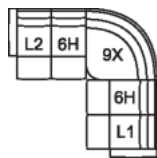

61 Sofa Power Recliner w/ Power Headrest
87 x 40 x 42"
221 x 101 x 107 cm
IA: 69" / 174 cm

63 Loveseat Power Recliner w/ Power Headrest
64 x 40 x 42"
163 x 101 x 107 cm
IA: 45" / 115 cm

66 RHF Power Recliner w/ Power Headrest
32 x 40 x 42"
82 x 101 x 107 cm

L1 RHF Pwr Recl Pwr/HR Pwr Lumbar
32 x 40 x 42"
82 x 101 x 107 cm

L2 LHF Pwr Recl Pwr/HR Pwr Lumbar
32 x 40 x 42"
82 x 101 x 107 cm

L3 Armless P/Recl Pwr/HR Pwr Lumbar
23 x 40 x 42"
59 x 101 x 107 cm

L6 Sofa Power Recliner w/ Power Headrest & Power Lumbar
87 x 40 x 42"
221 x 101 x 107 cm
IA: 69" / 174 cm

L7 Loveseat Power Recliner w/ Power Headrest & Power Lumbar
64 x 40 x 42"
163 x 101 x 107 cm
IA: 45" / 115 cm

L8 Console Loveseat Recliner Power w/ Power Headrest & Power Lumbar
77 x 40 x 42"
196 x 101 x 107 cm

L9 Wallhugger Power Recliner w/ Power Headrest & Power Lumbar
40 x 40 x 42"
101 x 101 x 107 cm
IA: 22" / 56 cm

POPULAR CONFIGURATIONS

L2/6H/9X/6H/L1
109 x 122"
277 x 310 cm

L2/6H/9X/K2/6H/L1
109 x 122"
277 x 310 cm