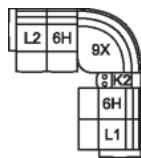

L1 RHF Pwr Recl Pwr/HR Pwr Lumbar
32 x 40 x 42"
82 x 101 x 107 cm

L2 LHF Pwr Recl Pwr/HR Pwr Lumbar
32 x 40 x 42"
82 x 101 x 107 cm

L3 Armless P/Recl Pwr/HR Pwr Lumbar
23 x 40 x 42"
59 x 101 x 107 cm

L6 Sofa Power Recliner w/ Power Headrest & Power Lumbar
87 x 40 x 42"
221 x 101 x 107 cm
IA: 69" / 174 cm

L7 Loveseat Power Recliner w/ Power Headrest & Power Lumbar
64 x 40 x 42"
163 x 101 x 107 cm
IA: 45" / 115 cm

L8 Console Loveseat Recliner Power w/ Power Headrest & Power Lumbar
77 x 40 x 42"
196 x 101 x 107 cm

L9 Wallhugger Power Recliner w/ Power Headrest & Power Lumbar
40 x 40 x 42"
101 x 101 x 107 cm
IA: 22" / 56 cm

POPULAR CONFIGURATIONS

L2/6H/9X/6H/L1
109 x 122"
277 x 310 cm

L2/6H/9X/K2/6H/L1
109 x 122"
277 x 310 cm

L2/K1/6H/6H/K1/L1
162 x 62"
412 x 158 cm

DIMENSIONS

Seat Depth: 20" / 52 cm
Seat Height: 19" / 49 cm
Arm Depth: 33" / 84 cm
Arm Height: 25" / 64 cm
Reclined Depth: 68" / 173 cm

Dimensions shown as Width x Depth x Height.