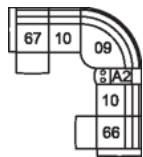

51 Sofa Recliner
61 Power Sofa Recliner
84 x 39 x 41"
214 x 100 x 105 cm
IA: 64" / 162 cm

53 Loveseat Recliner
63 Loveseat Recliner Power
62 x 39 x 41"
158 x 100 x 105 cm
IA: 42" / 106 cm

58 Loveseat Console
68 Loveseat Console Pwr
75 x 39 x 41"
191 x 100 x 105 cm

A2 Storage Console
13 x 39 x 36"
34 x 100 x 91 cm

32 Rocker Recliner Chair
31 Wallhugger Recliner Pwr
33 Swivel Rocker Recliner Chair
35 Wallhugger Recliner Chair
39 Power Rocker Recliner
38 x 39 x 41"
97 x 100 x 105 cm
IA: 17" / 42 cm

46 RHF Recliner Chair
47 LHF Recliner Chair
66 RHF Power Recliner
67 LHF Power Recliner
31 x 39 x 41"
79 x 100 x 105 cm

POPULAR CONFIGURATIONS

67/10/09/10/66
101 x 101"
257 x 257 cm

67/10/09/A2/10/66
114 x 101"
290 x 257 cm

DIMENSIONS

Seat Depth: 21" / 54 cm
Seat Height: 19" / 50 cm
Arm Depth: 35" / 89 cm
Arm Height: 26" / 66 cm
Reclined Depth: 65" / 166 cm

Dimensions shown as Width x Depth x Height.

Dimensions are correct at the time of printing and are subject to change without notice. Actual measurements for each item may vary from what is shown here. Please allow up to a +/- 1 inch difference. Availability may vary by region.