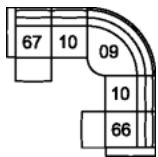

51 Sofa Recliner
61 Power Sofa Recliner
84 x 39 x 41"
214 x 100 x 105 cm
IA: 64" / 162 cm

53 Loveseat Recliner
63 Loveseat Recliner Power
62 x 39 x 41"
158 x 100 x 105 cm
IA: 42" / 106 cm

58 Loveseat Console
68 Loveseat Console Pwr
75 x 39 x 41"
191 x 100 x 105 cm

A2 Storage Console
13 x 39 x 36"
34 x 100 x 91 cm

32 Rocker Recliner Chair
31 Wallhugger Recliner Pwr
33 Swivel Rocker Recliner Chair
35 Wallhugger Recliner Chair
39 Power Rocker Recliner
38 x 39 x 41"
97 x 100 x 105 cm
IA: 17" / 42 cm

46 RHF Recliner Chair
47 LHF Recliner Chair
66 RHF Power Recliner
67 LHF Power Recliner
31 x 39 x 41"
79 x 100 x 105 cm

POPULAR CONFIGURATIONS

67/10/09/10/66
101 x 101"
257 x 257 cm

67/10/09/A2/10/66
114 x 101"
290 x 257 cm

DIMENSIONS

Seat Depth: 21" / 54 cm
Seat Height: 19" / 50 cm
Arm Depth: 35" / 89 cm
Arm Height: 26" / 66 cm
Reclined Depth: 65" / 166 cm

Dimensions shown as Width x Depth x Height.

Dimensions are correct at the time of printing and are subject to change without notice. Actual measurements for each item may vary from what is shown here. Please allow up to a +/- 1 inch difference. Availability may vary by region.