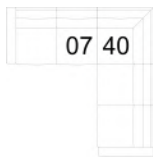

**04 Ottoman**  
40 x 29 x 18"  
101 x 72 x 46 cm

**07 LHF Loveseat**  
**08 RHF Loveseat**  
62 x 39 x 33"  
157 x 99 x 83 cm

**12 LHF Sofa**  
**13 RHF Sofa**  
87 x 39 x 33"  
221 x 99 x 83 cm

**16 LHF Chaise**  
**15 RHF Chaise**  
36 x 62 x 33"  
90 x 156 x 83 cm

**36 LHF Corner Chaise**  
**35 RHF Corner Chaise**  
92 x 39 x 33"  
232 x 99 x 83 cm

**39 LHF Sofa Split**  
**40 RHF Sofa Split**  
98 x 39 x 33"  
249 x 99 x 83 cm

## POPULAR CONFIGURATIONS

**07/40**  
96 x 98"  
244 x 249 cm

**12/35**  
125 x 91"  
318 x 232 cm

## DIMENSIONS

Seat Depth: 24" / 60 cm  
Seat Height: 17" / 44 cm  
Arm Depth: 38" / 96 cm  
Arm Height: 24" / 60 cm

Dimensions shown as Width x Depth x Height.

Dimensions are correct at the time of printing and are subject to change without notice. Actual measurements for each item may vary from what is shown here. Please allow up to a +/- 1 inch difference. Availability may vary by region.