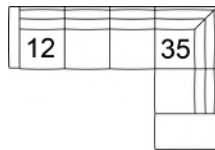

**04 Ottoman**  
40 x 29 x 18"  
101 x 72 x 46 cm

**07 LHF Loveseat**  
**08 RHF Loveseat**  
62 x 39 x 33"  
157 x 99 x 83 cm

**12 LHF Sofa**  
**13 RHF Sofa**  
87 x 39 x 33"  
221 x 99 x 83 cm

**16 LHF Chaise**  
**15 RHF Chaise**  
36 x 62 x 33"  
90 x 156 x 83 cm

**36 LHF Corner Chaise**  
**35 RHF Corner Chaise**  
92 x 39 x 33"  
232 x 99 x 83 cm

**39 LHF Sofa Split**  
**40 RHF Sofa Split**  
98 x 39 x 33"  
249 x 99 x 83 cm

## POPULAR CONFIGURATIONS

**07/40**  
96 x 98"  
244 x 249 cm

**12/35**  
125 x 91"  
318 x 232 cm

## DIMENSIONS

Seat Depth: 24" / 60 cm  
Seat Height: 17" / 44 cm  
Arm Depth: 38" / 96 cm  
Arm Height: 24" / 60 cm

Dimensions shown as Width x Depth x Height.

Dimensions are correct at the time of printing and are subject to change without notice. Actual measurements for each item may vary from what is shown here. Please allow up to a +/- 1 inch difference. Availability may vary by region.